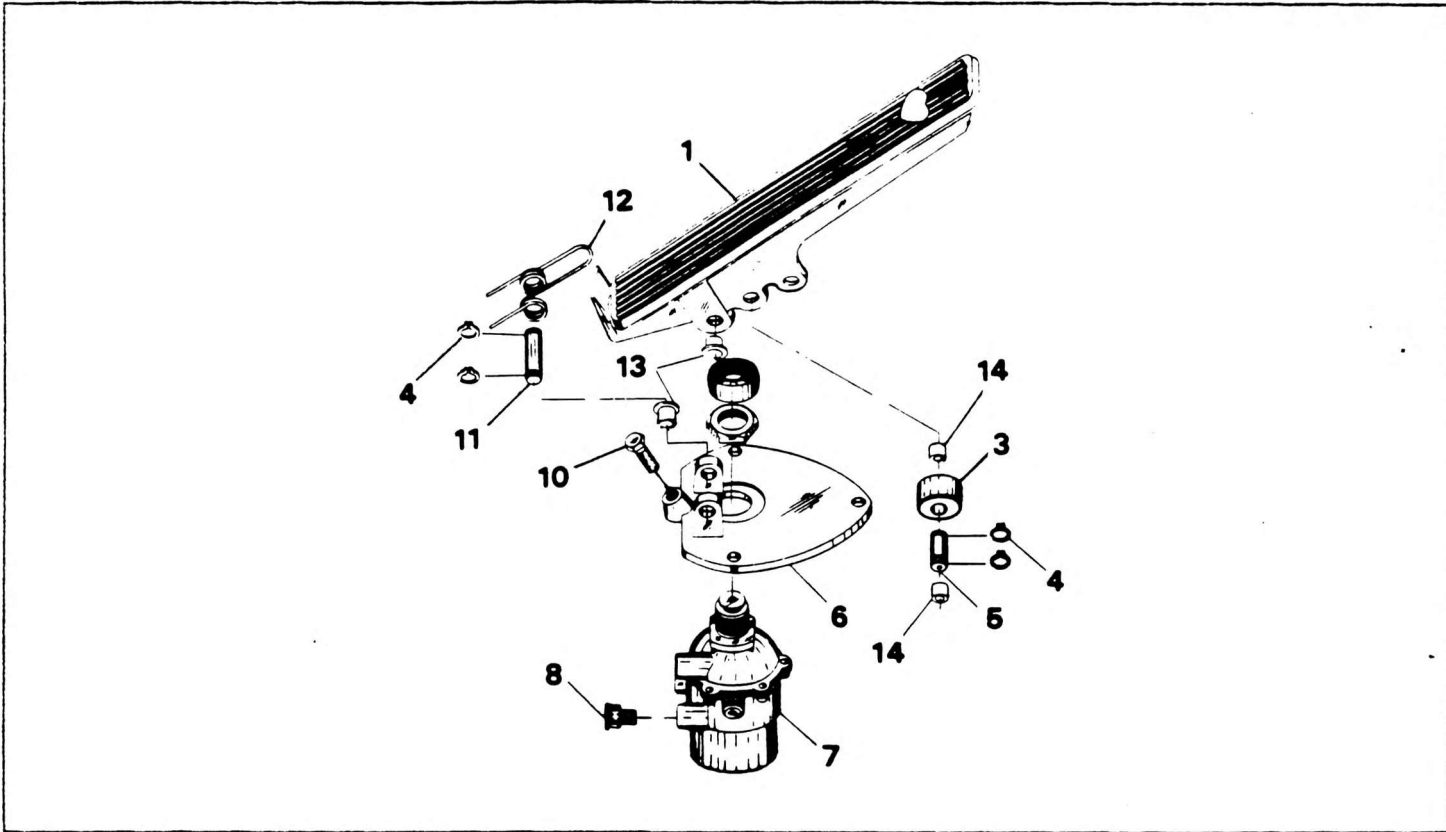

PEDAL ASSEMBLY - AIR THROTTLE

GROVE

NO.	PART NO.	QTY DESCRIPTION	NO.	PART NO.	QTY DESCRIPTION
	7-683-000075	COMPLETE ASSY			
1	9-926-105449	1 TREADLE			
3	9-926-101160	1 ROLLER			
4	7-753-000074	4 RING, RETAINING-EXTERNAL			
5	9-926-101149	1 PIN			
6	9-926-101318	1 PLATE MTG			
7	9-926-105892	1 VALVE			
		9926105893 VALVE REPAIR KIT			
8	9-926-103212	1 BREATHER			
10	9-926-105891	1 SCREW			
11	9-926-101147	1 PIN			
12	9-926-101161	1 SPRING			
		<INCLUDED IN VALVE REPAIR KIT 9-926-105893			
13	9-926-105450	2 BUSHING			
14	9-926-105849	2 BUSHING			